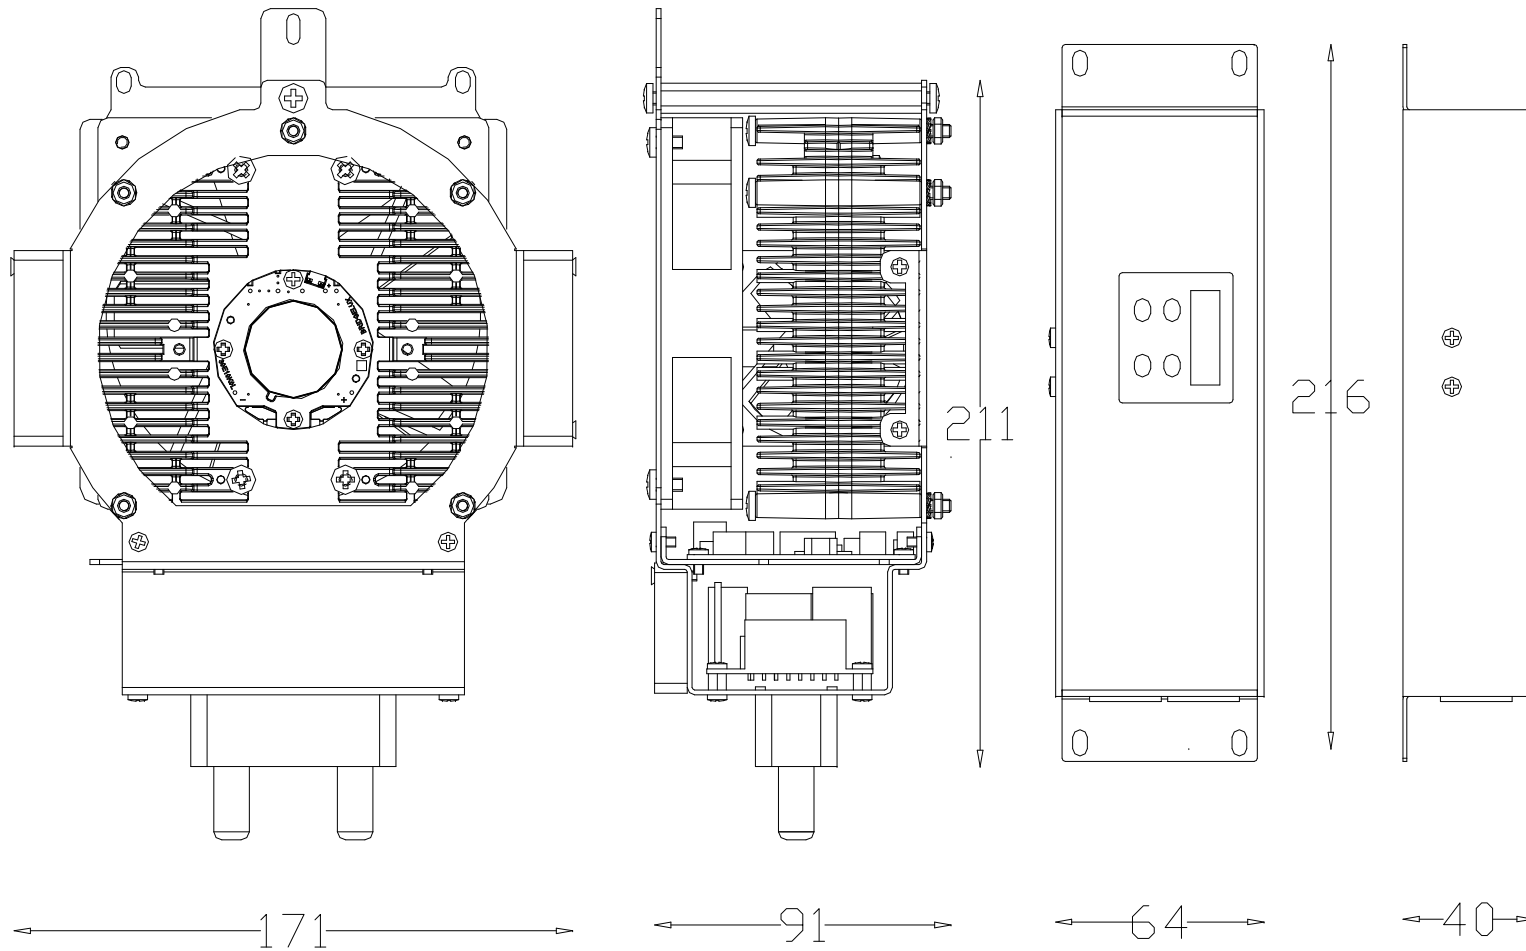

HPLED AR retrofit for Arri Studio 2000

Lites s.r.l.
Simply LED to innovation